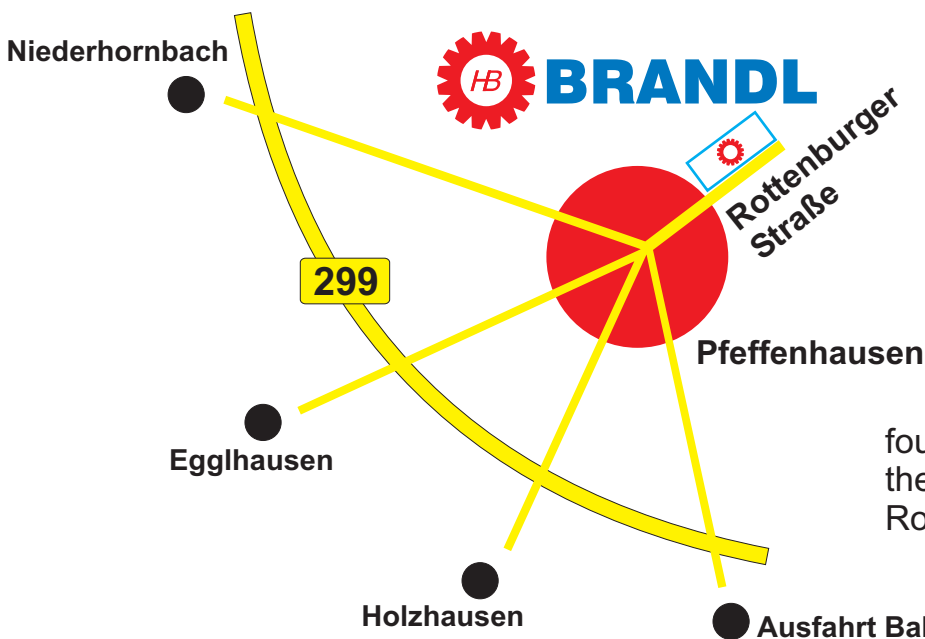

Arrival:
 Highway A 93: Departure Siegenburg,
 then direction to Pfeffenhausen

or:
 Highway A 92: Departure Pfeffenhausen
 then direction to Pfeffenhausen (B299)

four departures from B299,
 then in direction to the center,
 Rottenburger Str.